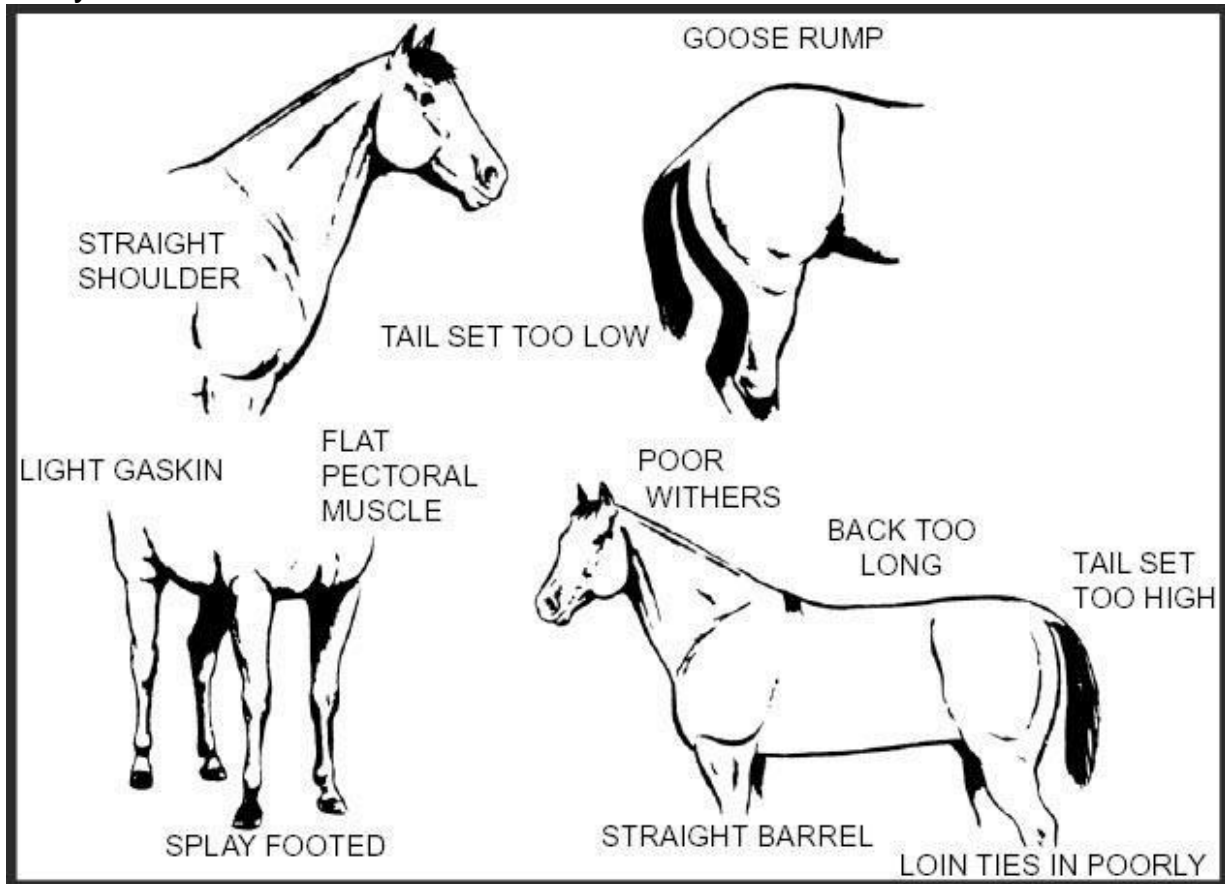

~ Mares should be more refined, but show the correct characteristics suitable to the Light Horse.

HEAD – Should not be coarse; proportionate with the body. Eyes should be well set to the sides of the head, teeth to meet evenly – no conformation defect to be exhibited.

NECK – Should be well set, and in proportion to the body/ and even top line should be evidenced.

BODY – Should have a well rounded rump, with a natural curve in the back, the loins should be proportionate also. The entire body should present as a picture of balance appropriate to the horse.

LEGS – Should be set squarely and display correct conformation.

ACTION – Should exhibit a smooth, straight following action. Should track up in all paces and should never trot wide from behind.

Good Conformation

Neck and Head Faults

Body faults

Limb faults