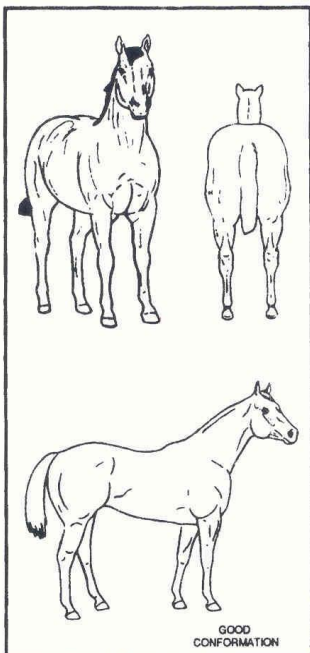

The Pinto Horse & Pony Association Inc. (Qld)

STANDARD OF EXCELLENCE

The Pinto is a well conformed Light Horse of “Riding Type”.

~ Stallions should be well developed and exhibit desirable attributes to pass to their progeny.

~ Mares should be more refined, but show the correct characteristics suitable to the Light Horse.

HEAD – Should not be coarse; proportionate with the body. Eyes should be well set to the sides of the head, teeth to meet evenly – no conformation defect to be exhibited.

NECK – Should be well set, and in proportion to the body/ and even top line should be evidenced.

BODY – Should have a well rounded rump, with a natural curve in the back, the loins should be proportionate also. The entire body should present as a picture of balance appropriate to the horse.

LEGS – Should be set squarely and display correct conformation.

ACTION – Should exhibit a smooth, straight following action. Should track up in all paces and should never trot wide from behind.

Good Conformation