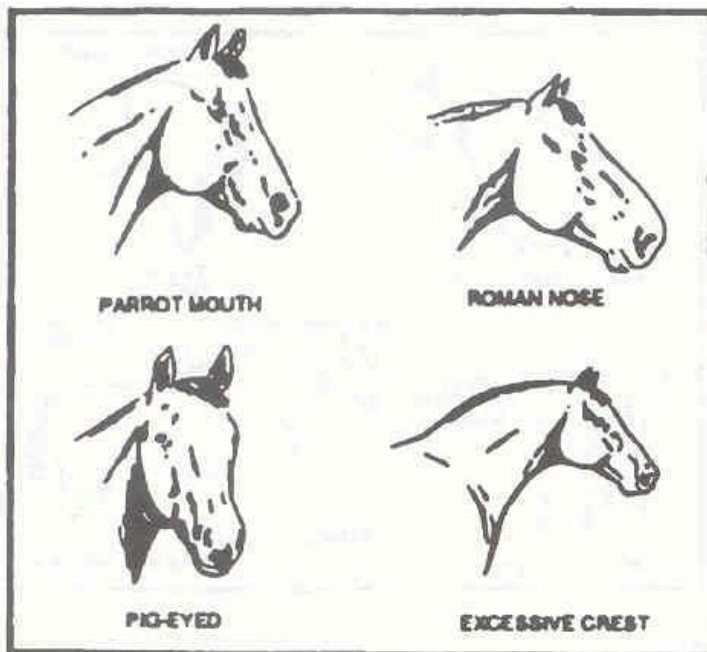

Neck and Head Faults